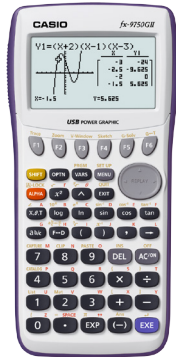

How To Pick The Right Casio Graphing Calculator

Please see the chart below to determine which Casio graphing calculator is right for you.

fx-9750GII

fx-9860GII

fx-CG10 PRIZM

fx-CG50 PRIZM

fx-CG500 PRIZM CAS

PERMITTED ON TESTS*

*AP (Varies By Test Subject)	X	X	X	X	X
ACT	X	X	X	X	
International Baccalaureate (IB)	X	X	X	X	
PSAT/NMSQT	X	X	X	X	X
SAT	X	X	X	X	X

KEY FEATURES

Ability To Utilize Images			X	X	X
Alkaline Batteries (AAA x 4)	X	X	X	X	X
Color Display			X	X	X
Natural Textbook Display		X	X	X	X
Exam Mode		X	X	X	
Includes Preloaded Applications		X	X	X	X
USB Cable Included		X	X	X	X
User Available Memory		1.5MB	16MB	16MB	5.5MB (eAct)