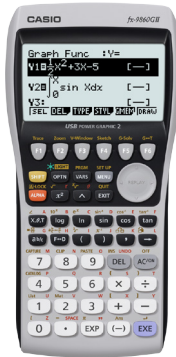

How To Pick The Right Casio Graphing Calculator

Please see the chart below to determine which Casio graphing calculator is right for you.

fx-9750GII

fx-9860GII

fx-CG10 PRIZM

fx-CG50 PRIZM

fx-CG500 PRIZM CAS

PERMITTED ON TESTS*

*AP (Varies By Test Subject)	X	X	X	X	X
ACT	X	X	X	X	
International Baccalaureate (IB)	X	X	X	X	
PSAT/NMSQT	X	X	X	X	X
SAT	X	X	X	X	X

KEY FEATURES

Ability To Utilize Images			X	X	X
Alkaline Batteries (AAA x 4)	X	X	X	X	X
Color Display			X	X	X
Natural Textbook Display		X	X	X	X
Exam Mode		X	X	X	
Includes Preloaded Applications		X	X	X	X
USB Cable Included		X	X	X	X
User Available Memory		1.5MB	16MB	16MB	5.5MB (eAct)