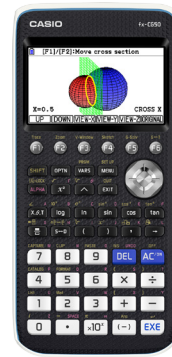

How To Pick The Right Casio Graphing Calculator

Please see the chart below to determine which Casio graphing calculator is right for you.

fx-9750GII

fx-9860GII

fx-CG10 PRIZM

fx-CG50 PRIZM

fx-CG500 PRIZM CAS

PERMITTED ON TESTS*

*AP (Varies By Test Subject)	X	X	X	X	X
ACT	X	X	X	X	
International Baccalaureate (IB)	X	X	X	X	
PSAT/NMSQT	X	X	X	X	X
SAT	X	X	X	X	X

KEY FEATURES

Ability To Utilize Images			X	X	X
Alkaline Batteries (AAA x 4)	X	X	X	X	X
Color Display			X	X	X
Natural Textbook Display		X	X	X	X
Exam Mode		X	X	X	
Includes Preloaded Applications		X	X	X	X
USB Cable Included		X	X	X	X
User Available Memory		1.5MB	16MB	16MB	5.5MB (eAct)